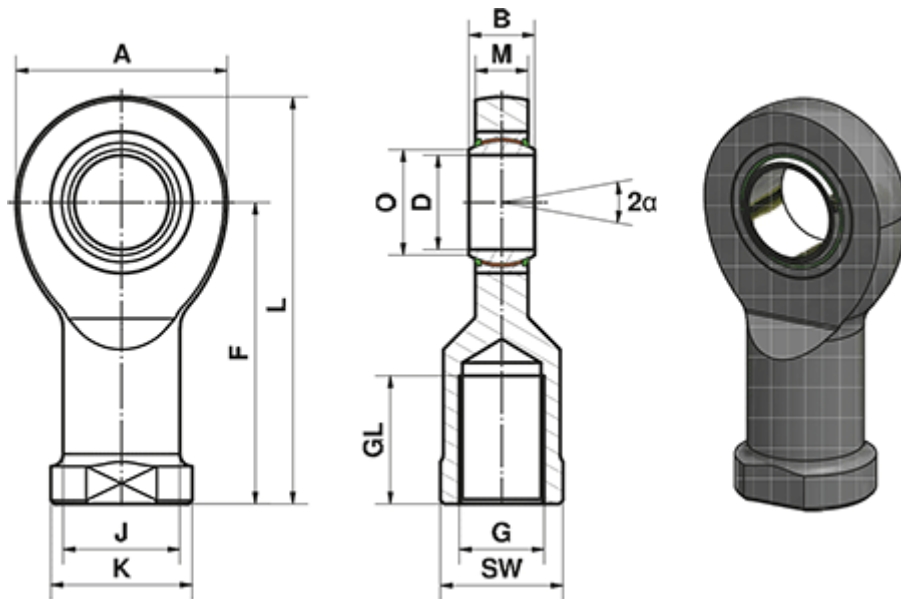

# Data Sheet

Article number: 03490070  
Description: Fluro Heavy Duty Rod end EI 70 EW-2RS  
M56x4 Female thread  
Note: 70

## Measures

A	= 160	J	= 80
a (degrees)	= 6	K	= 98
B	= 49	L	= 280
D	= 70	M	= 42
Dynamic load C (kN)	= 885	O	= 77.9
F	= 200	Static load C0 (kN)	= 606
G	= M56x4	SW	= 85
GL	= 80	Weight (g)	= 8600